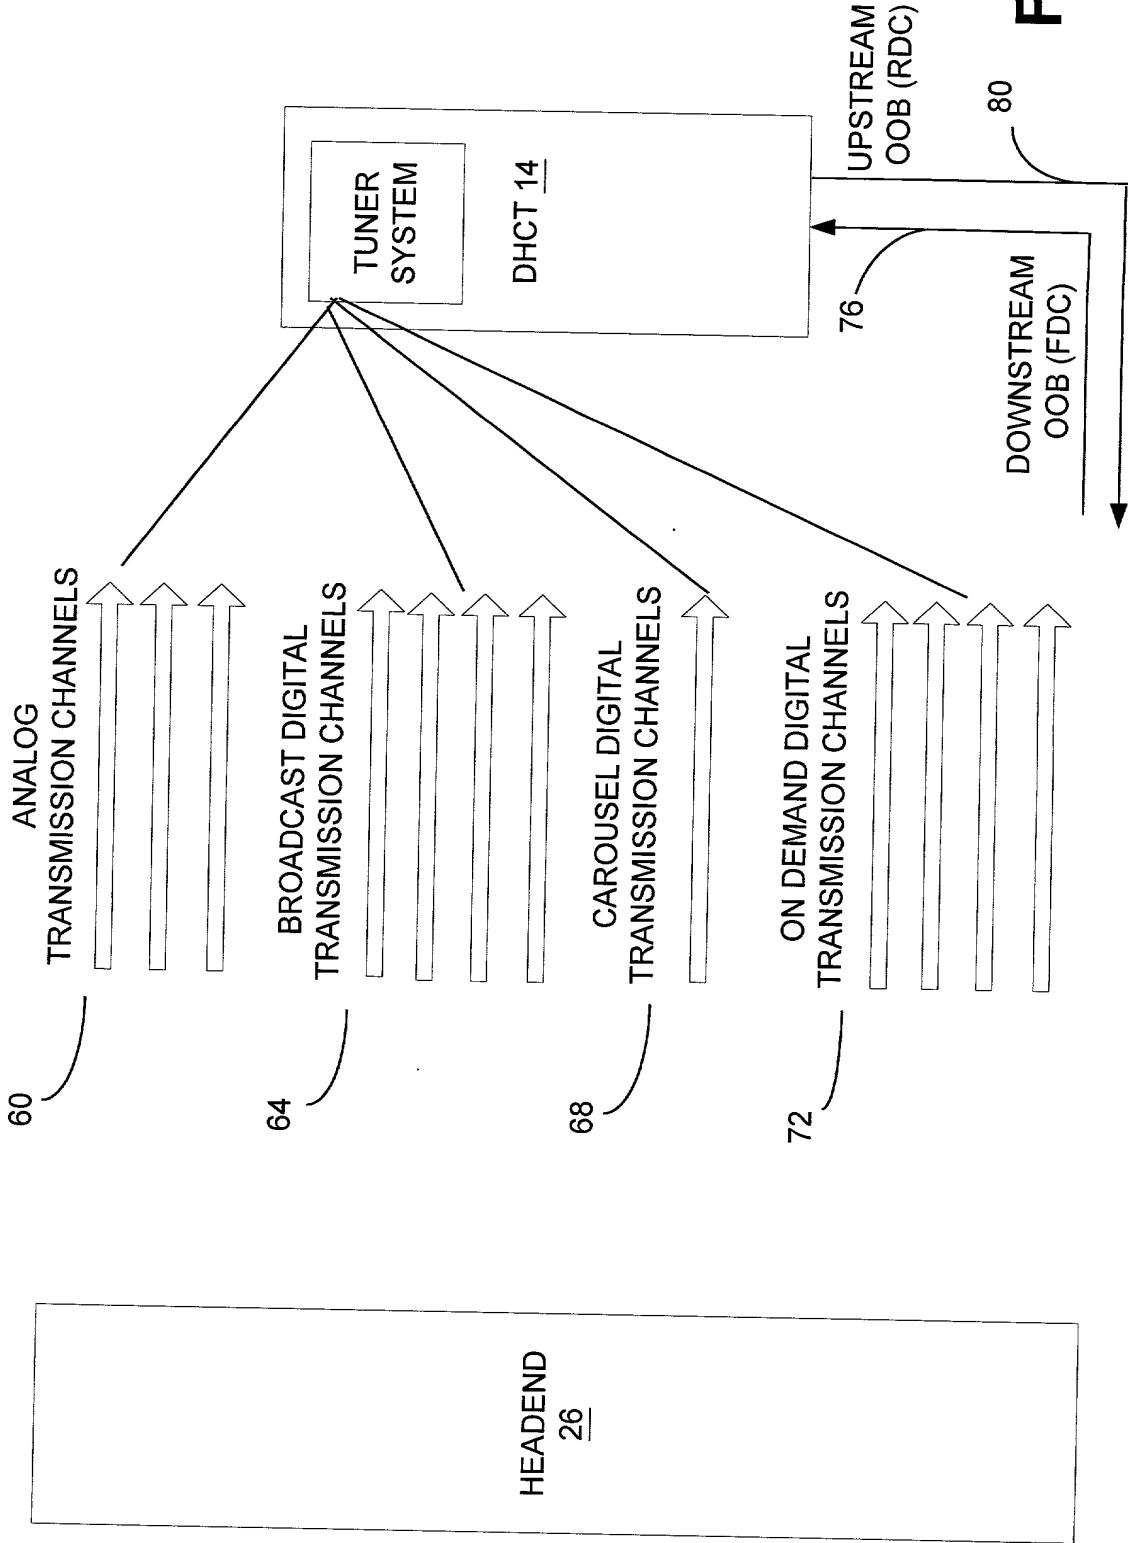

**FIG. 1**

FIG. 2

FROM HEADEND 26

FIG. 2

FIG. 3A

FIG. 3B

FIG. 4

time view

TWC 01		CURRENT	
Local and National Weather 2:00 PM - 3:00 PM		TV PROGRAM	
channel		Tue 9/1	12:01 PM
2:00 pm		2:30 pm	3:00 pm
etw 301	Extra	Entertainment News	
ppv 400	Saving Private Ryan	American History X	
twc 1	Local and National Weather	Local Forecast	
etv 2	Talk Soup	E! Behind the Scenes	
tvld 3	One Life to Live	General Hospital	
tue 9/1	browse by	Date	

FIG. 5

time view

70

TWC 01		CURRENT	
Local and National Weather 2:00 PM - 3:00 PM		TV PROGRAM	
channel	2:00 pm	10	Tue 9/1 12:01 PM
etv	2:30 pm	3:00 pm	
ppv	YOUR SET-TOP BOX HAS THE CAPABILITY TO PROVIDE ADDITIONAL DAYS OF PROGRAMMING INFORMATION. ARE YOU INTERESTED IN HAVING THIS EXTENDED SERVICE?		
twc	<input type="radio"/> YES <input checked="" type="radio"/> NO <input type="radio"/> MORE INFO		
etv	History X		
tv/d	3	One Life to Live	recast
tue 9/1	a	browse by	the Scenes
		Date	General Hospital
			72